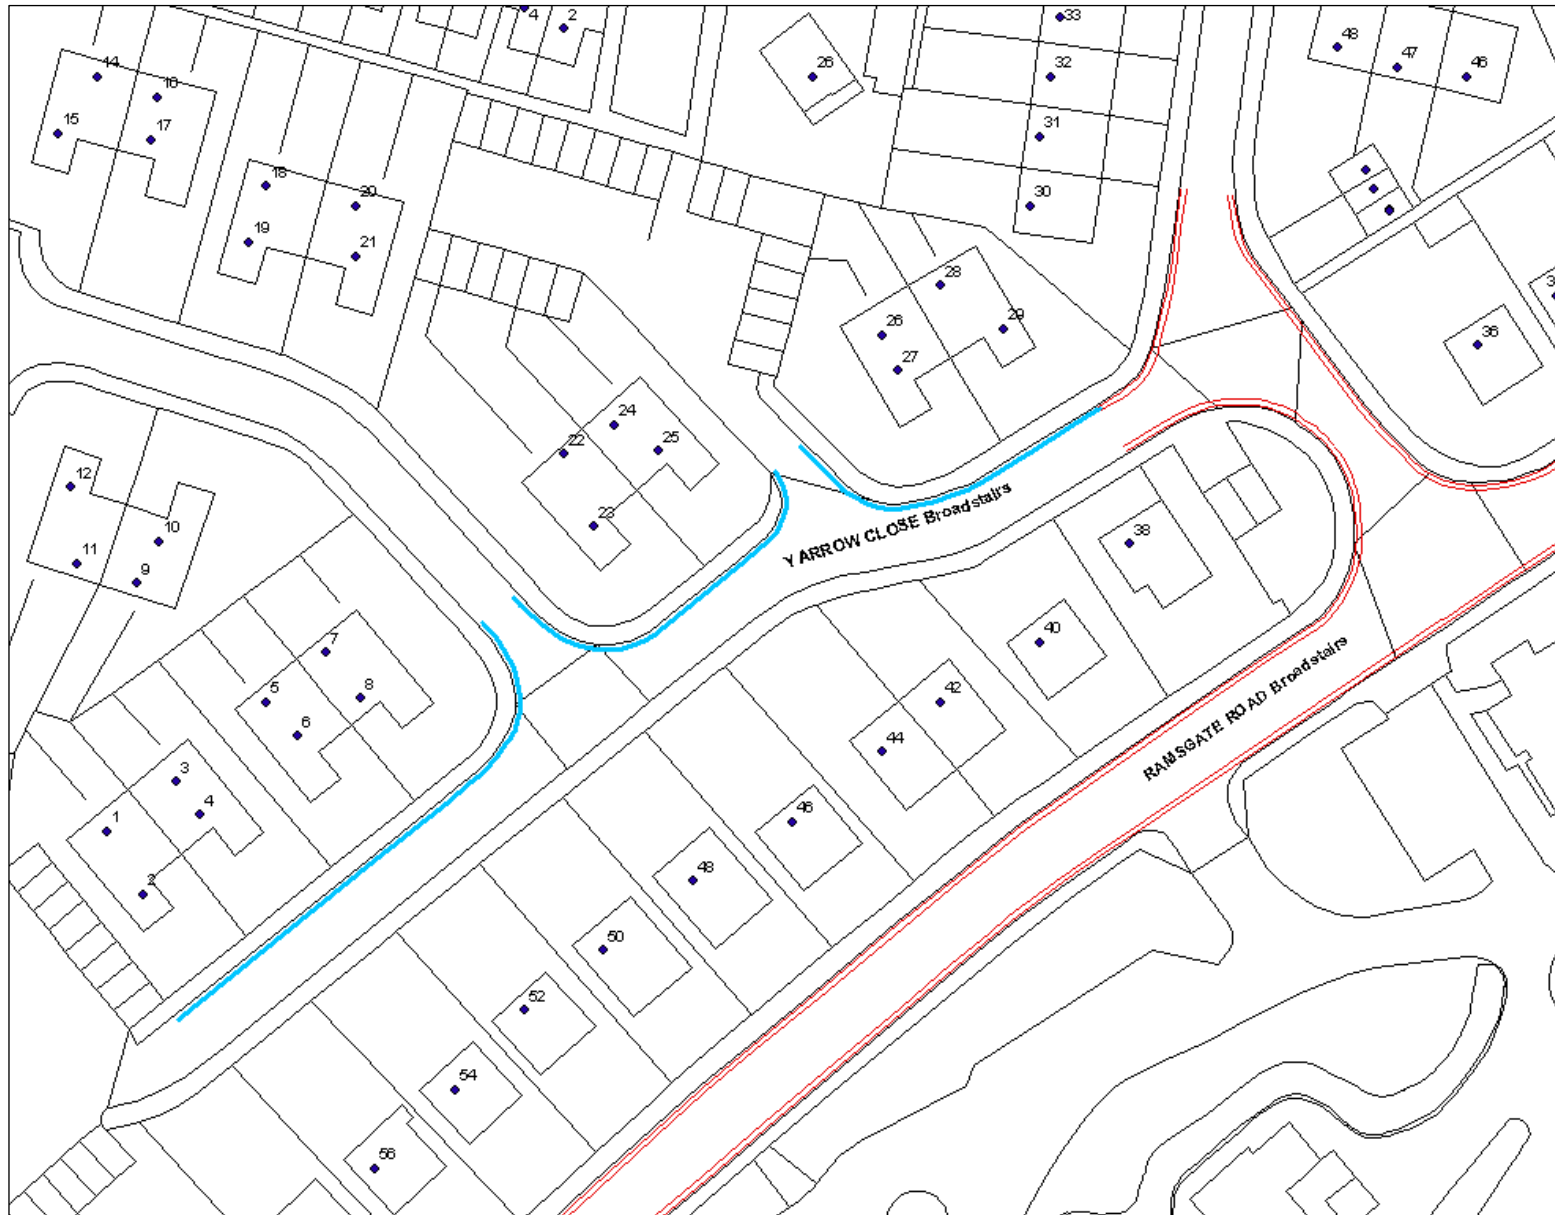

Yarrow Close Broadstairs Site Plan 4

Proposed double yellow line

SITE PLAN 4

SLI 100018261